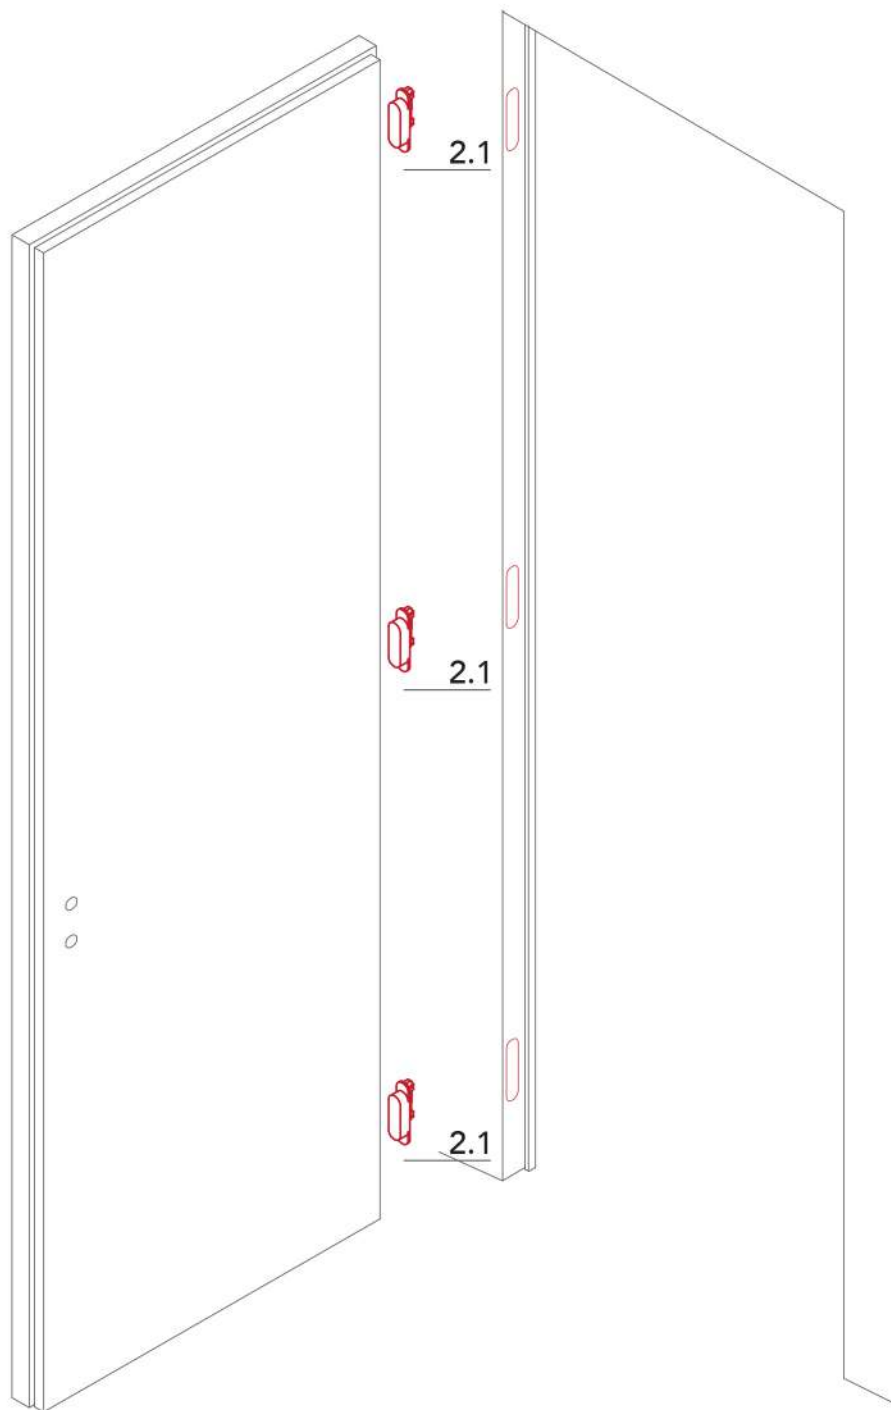

DOORNAB

Frameless Doors

Frameless

001

Frameless Horizontal Section

Masonry Wall

Wooden Door

90.00°

1. Aluminium Frame
2. Bracket
3. Subframe
4. Wallpost
5. Gypsum Plaster
6. Masonry Wall

Frameless Horizontal Section

Dry Wall

Wooden Door

90.00°

Wooden Door

1

2

3

4

1. Aluminium Frame
2. Bracket
3. Gypsum Plasterboard
4. Metal Stud

Frameless Dimension

Semi-Frameless Horizontal Section

- 1. Aluminium Frame
- 2. Subframe
- 3. Wallpost
- 4. Gypsum Plaster
- 5. Masonry Wall
- 6. Wooden Frame

Semi-Frameless Dimension

Semi-Frameless Vertical Section

0 fixing profile on masonry wall

push side

pull side

1 hinges and magnetic strike installation

2 door panel assembly

3 panel adjustment