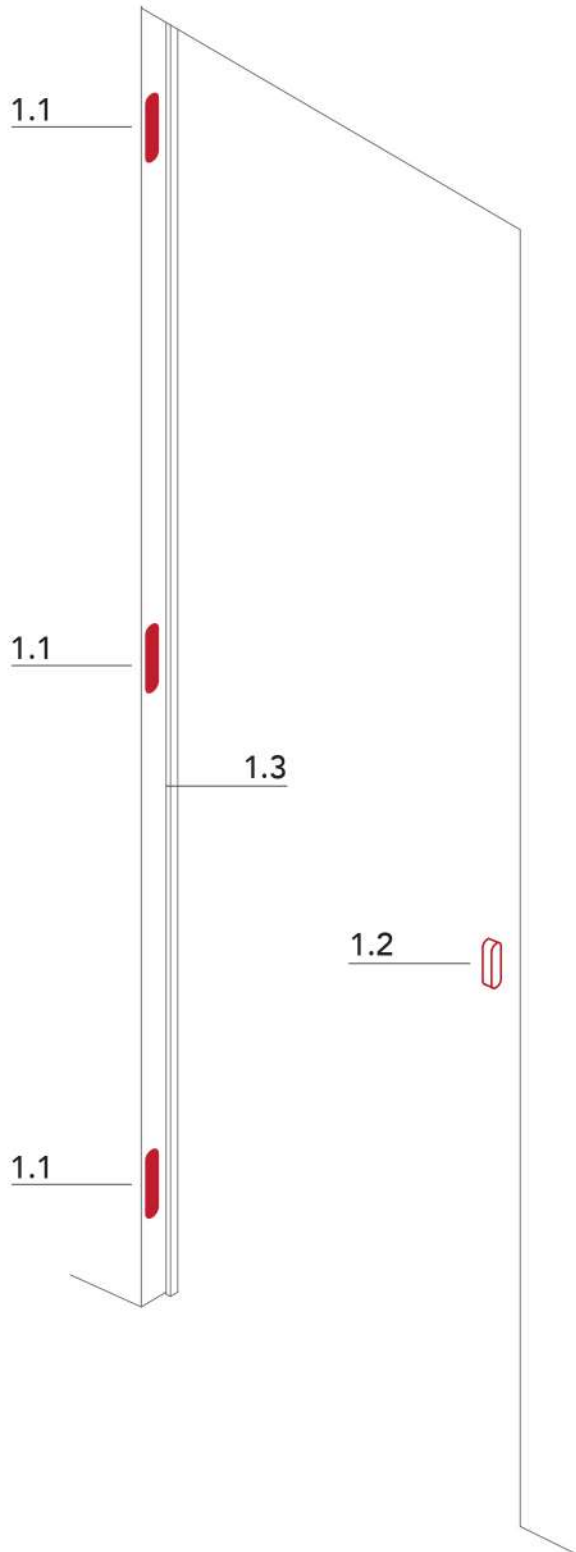

DOORNAB

Frameless Doors

Frameless

001

Frameless Horizontal Section

Masonry Wall

Wooden Door

90.00°

1. Aluminium Frame
2. Bracket
3. Subframe
4. Wallpost
5. Gypsum Plaster
6. Masonry Wall

Frameless Horizontal Section

Dry Wall

Wooden Door

90.00°

Wooden Door

1

2

3

4

1. Aluminium Frame
2. Bracket
3. Gypsum Plasterboard
4. Metal Stud

Frameless Dimension

Semi-Frameless Horizontal Section

- 1. Aluminium Frame
- 2. Subframe
- 3. Wallpost
- 4. Gypsum Plaster
- 5. Masonry Wall
- 6. Wooden Frame

Semi-Frameless Dimension

Semi-Frameless Vertical Section

0 fixing profile on masonry wall

push side

pull side

1 hinges and magnetic strike installation

2 door panel assembly

3 panel adjustment