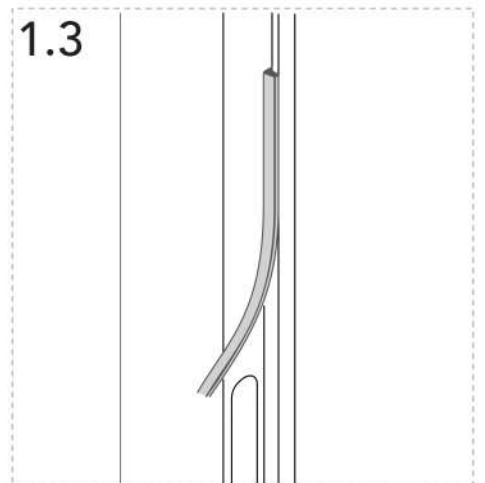

3

4

1. Aluminium Frame
2. Bracket
3. Gypsum Plasterboard
4. Metal Stud

Frameless Dimension

Semi-Frameless Horizontal Section

- 1. Aluminium Frame
- 2. Subframe
- 3. Wallpost
- 4. Gypsum Plaster
- 5. Masonry Wall
- 6. Wooden Frame

Semi-Frameless Dimension

Semi-Frameless Vertical Section

0 fixing profile on masonry wall

push side

pull side

1 hinges and magnetic strike installation

2 door panel assembly

3 panel adjustment