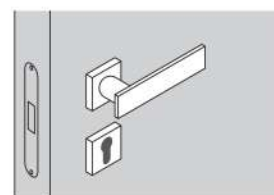

Semi-Frameless Dimension

Semi-Frameless Vertical Section

0 fixing profile on masonry wall

push side

pull side

1 hinges and magnetic strike installation

2 door panel assembly

3 panel adjustment

4 handle and accessories installation

only passage

handle and key

handle and privacy

handle and security cylinder

DOORNAB

tel. +98 21 91035122
+98 921 719 1866

www.doornab.com