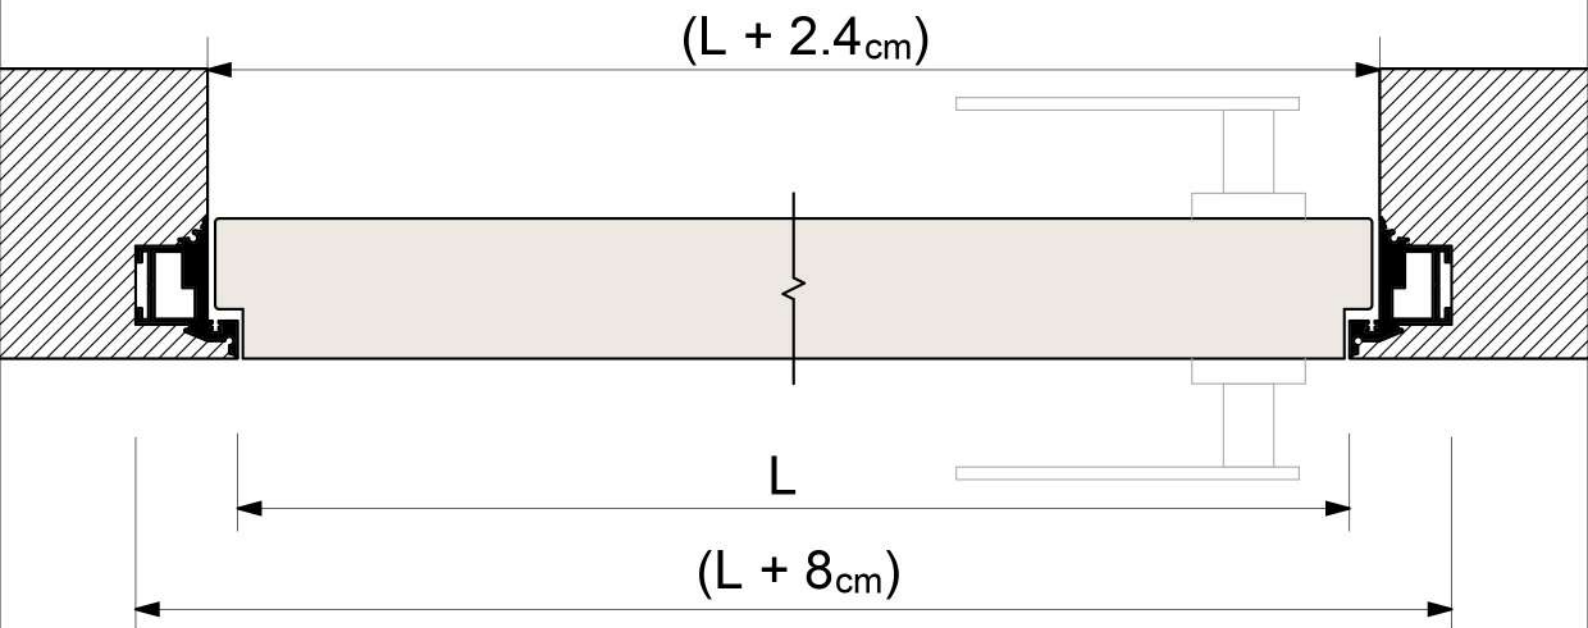

1. Aluminium Frame
2. Bracket
3. Subframe
4. Wallpost
5. Gypsum Plaster
6. Masonry Wall

Frameless Horizontal Section

Dry Wall

Wooden Door

90.00°

Wooden Door

1

2

3

4

1. Aluminium Frame
2. Bracket
3. Gypsum Plasterboard
4. Metal Stud

Frameless Dimension

Semi-Frameless Horizontal Section

- 1. Aluminium Frame
- 2. Subframe
- 3. Wallpost
- 4. Gypsum Plaster
- 5. Masonry Wall
- 6. Wooden Frame

Semi-Frameless Dimension

Semi-Frameless Vertical Section

0 fixing profile on masonry wall

push side

pull side

1 hinges and magnetic strike installation

2 door panel assembly

3 panel adjustment