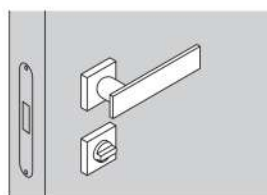

3

4

1. Aluminium Frame
2. Bracket
3. Gypsum Plasterboard
4. Metal Stud

Frameless Dimension

Semi-Frameless Horizontal Section

- 1. Aluminium Frame
- 2. Subframe
- 3. Wallpost
- 4. Gypsum Plaster
- 5. Masonry Wall
- 6. Wooden Frame

Semi-Frameless Dimension

Semi-Frameless Vertical Section

0 fixing profile on masonry wall

push side

pull side

1 hinges and magnetic strike installation

2 door panel assembly

3 panel adjustment

4 handle and accessories installation

only passage

handle and key

handle and privacy

handle and security cylinder

DOORNAB

tel. +98 21 91035122
+98 921 719 1866

www.doornab.com