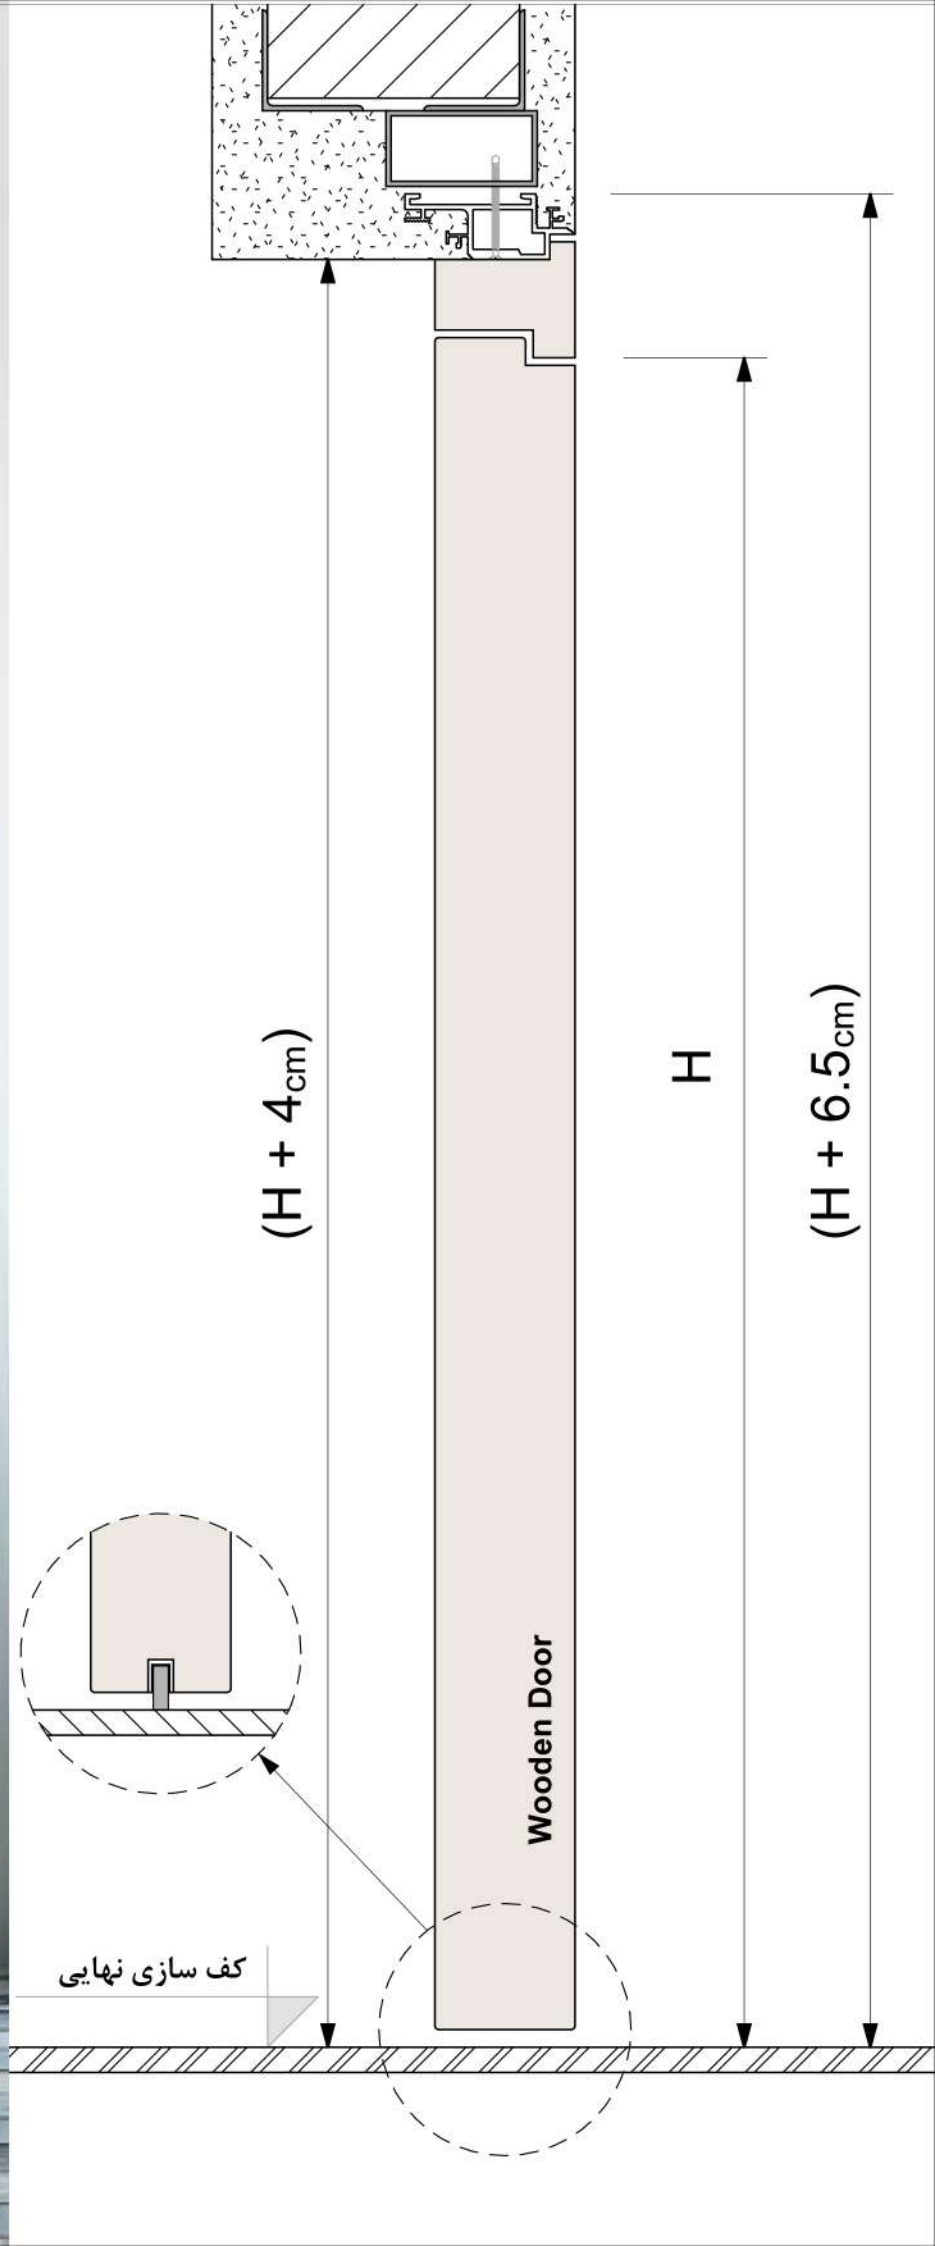

DOORNAB

Frameless Doors

Frameless

001

Frameless Horizontal Section

Masonry Wall

Wooden Door

90.00°

1. Aluminium Frame
2. Bracket
3. Subframe
4. Wallpost
5. Gypsum Plaster
6. Masonry Wall

Frameless Horizontal Section

Dry Wall

Wooden Door

90.00°

Wooden Door

1

2

3

4

1. Aluminium Frame
2. Bracket
3. Gypsum Plasterboard
4. Metal Stud

Frameless Dimension

Semi-Frameless Horizontal Section

- 1. Aluminium Frame
- 2. Subframe
- 3. Wallpost
- 4. Gypsum Plaster
- 5. Masonry Wall
- 6. Wooden Frame

Semi-Frameless Dimension

Semi-Frameless Vertical Section

0 fixing profile on masonry wall

push side

pull side

1 hinges and magnetic strike installation

2 door panel assembly

3 panel adjustment