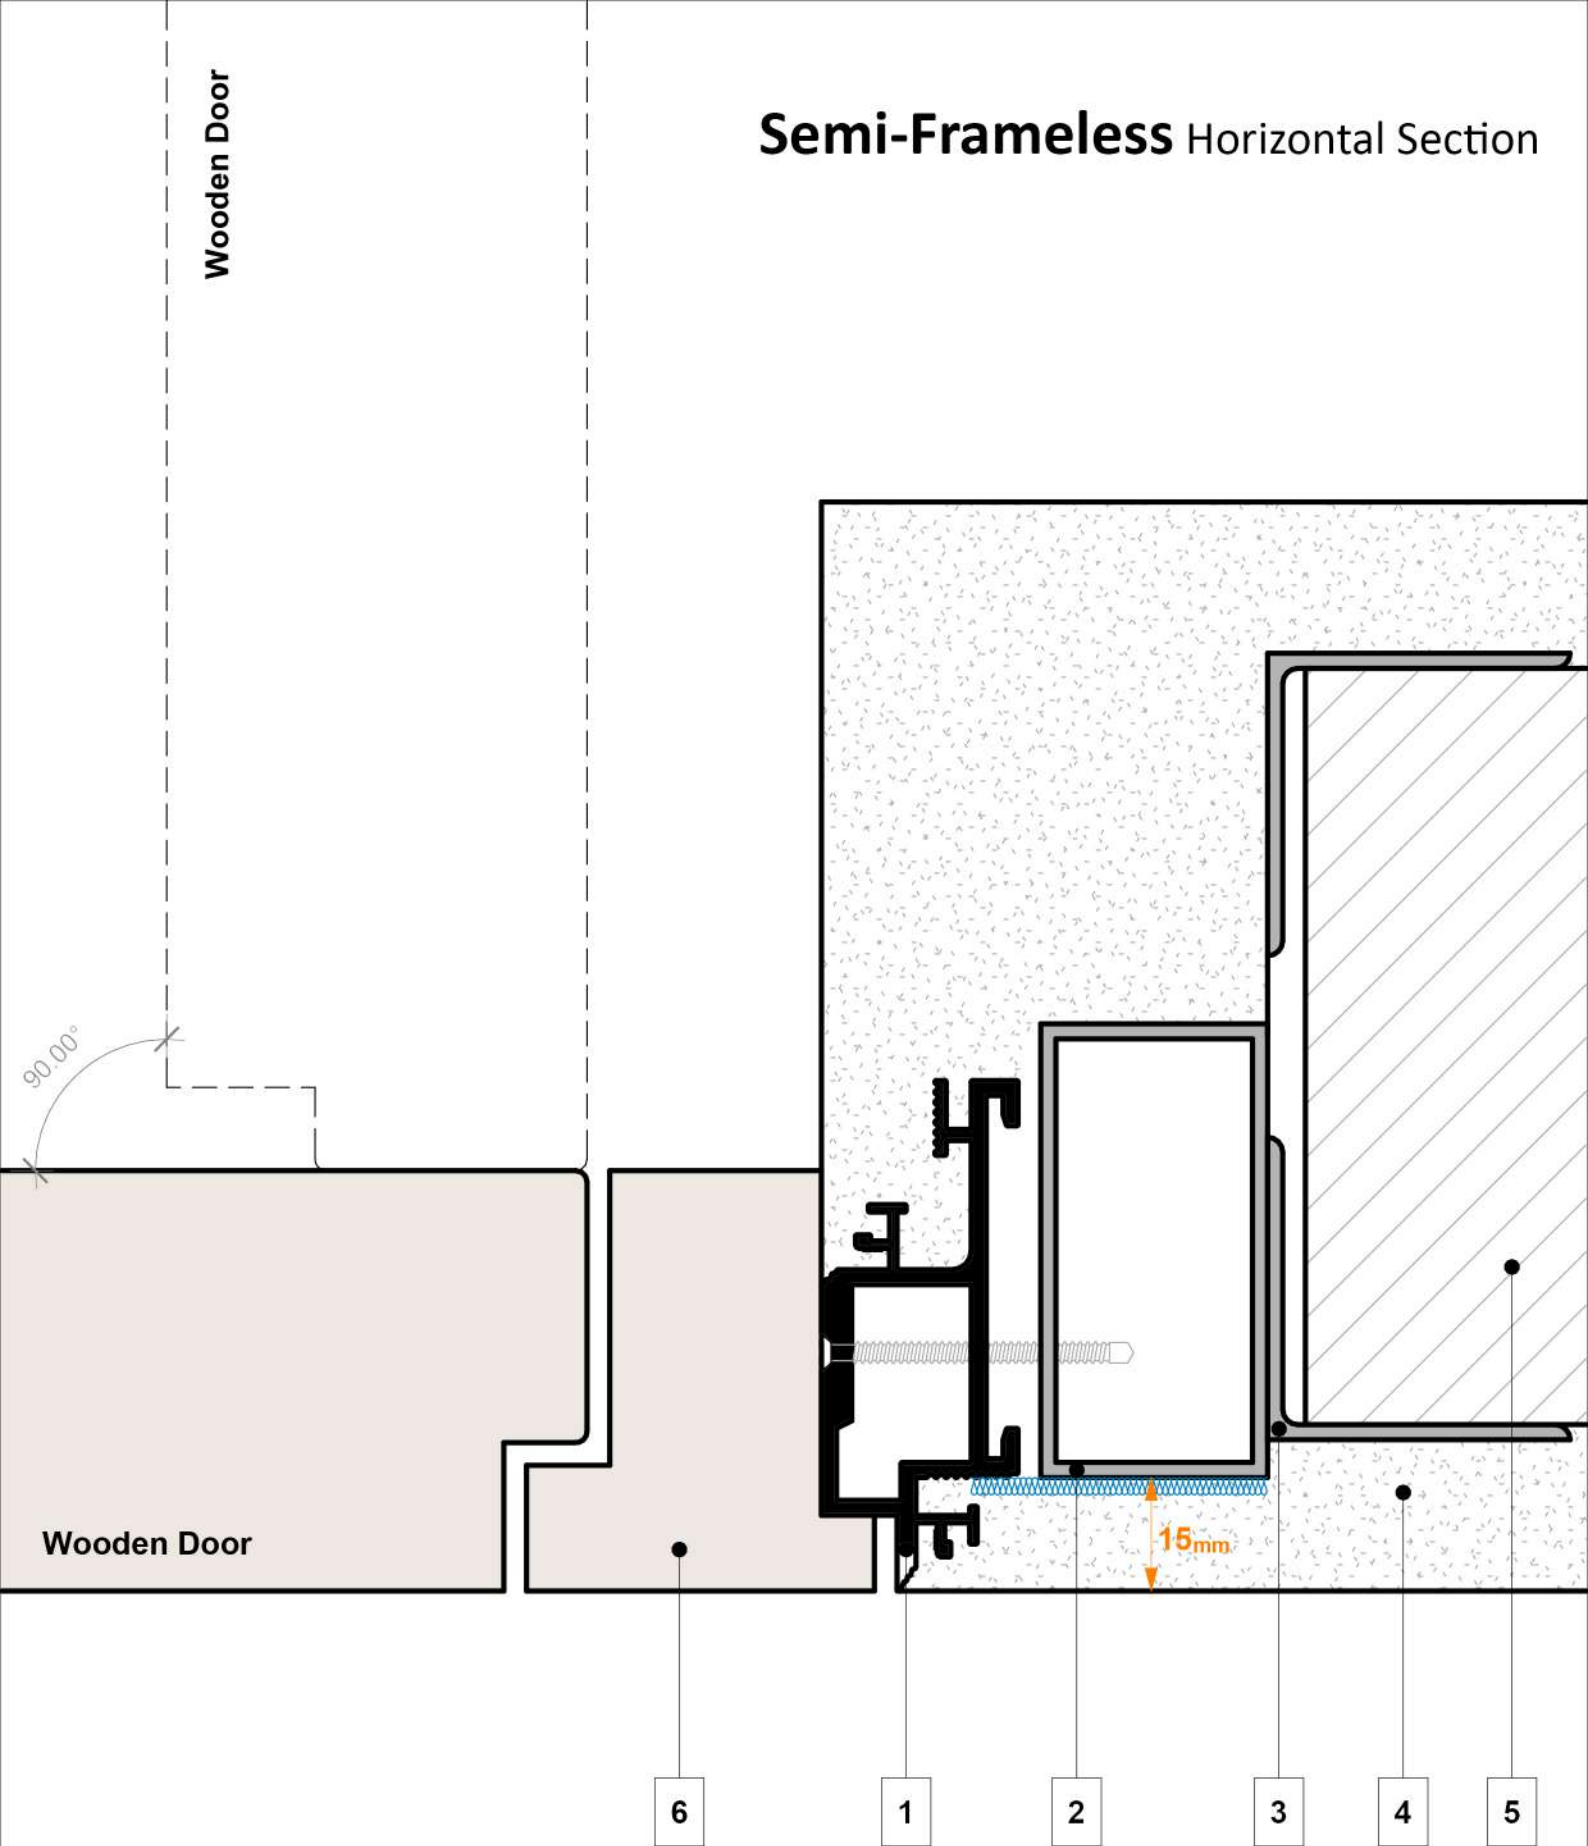

DOORNAB

Frameless Doors

Frameless

001

Frameless Horizontal Section

Masonry Wall

Wooden Door

90.00°

1. Aluminium Frame
2. Bracket
3. Subframe
4. Wallpost
5. Gypsum Plaster
6. Masonry Wall

Frameless Horizontal Section

Dry Wall

Wooden Door

90.00°

Wooden Door

1

2

3

4

1. Aluminium Frame
2. Bracket
3. Gypsum Plasterboard
4. Metal Stud

Frameless Dimension

Semi-Frameless Horizontal Section

- 1. Aluminium Frame
- 2. Subframe
- 3. Wallpost
- 4. Gypsum Plaster
- 5. Masonry Wall
- 6. Wooden Frame

Semi-Frameless Dimension

Semi-Frameless Vertical Section

0 fixing profile on masonry wall

push side

pull side

1 hinges and magnetic strike installation

2 door panel assembly

3 panel adjustment