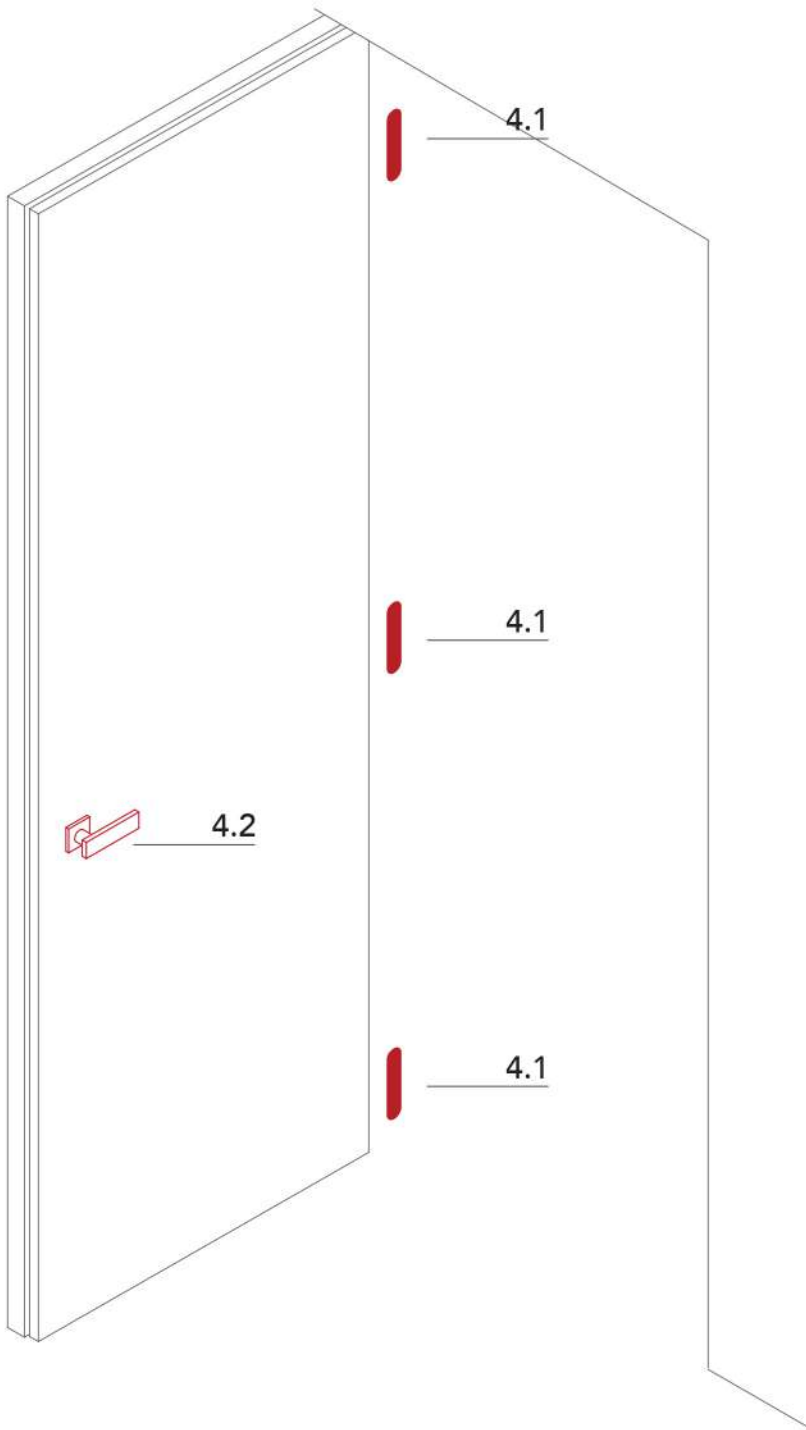

4 handle and accessories installation