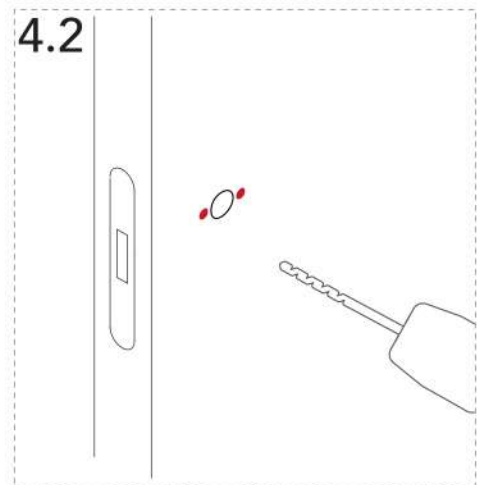

4 handle and accessories installation