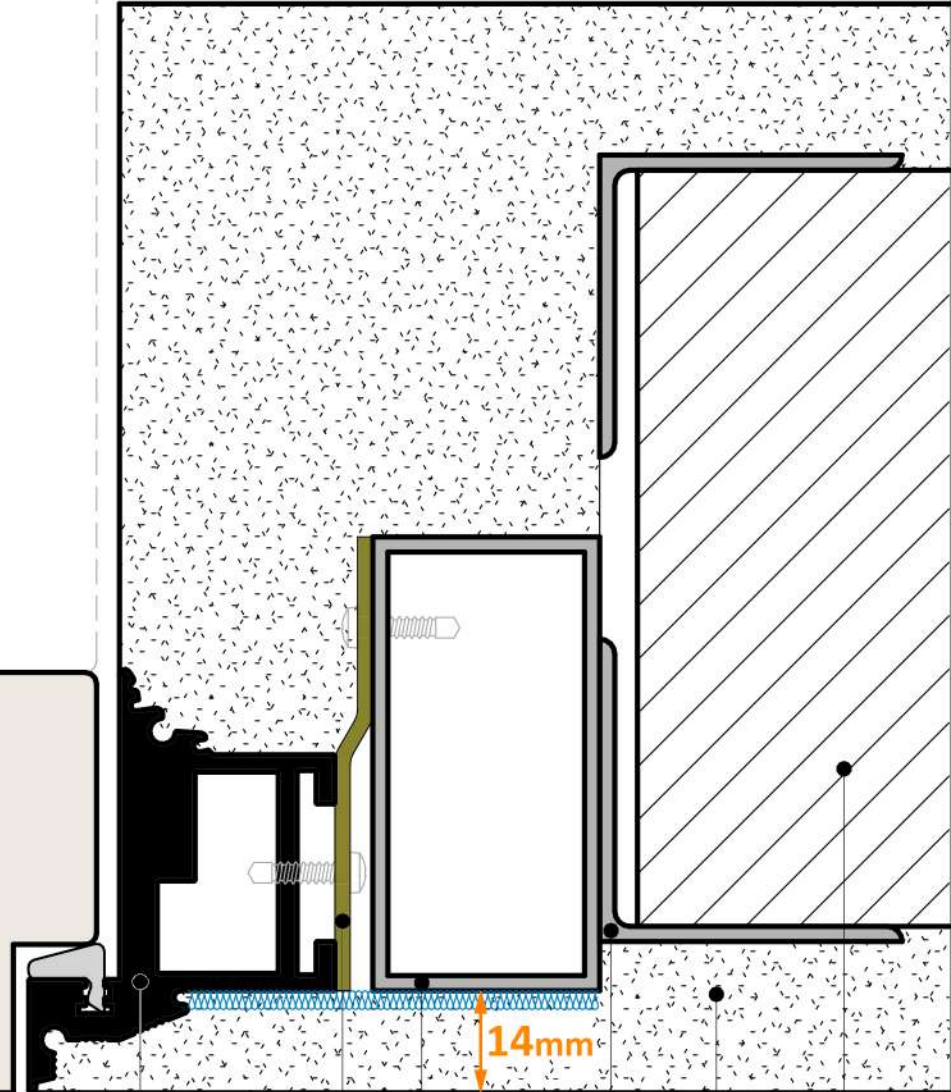

DOORNAB

Frameless Doors

Frameless

001

Frameless Horizontal Section

Masonry Wall

Wooden Door

90.00°

Wooden Door

1

2

3

4

5

6

14mm