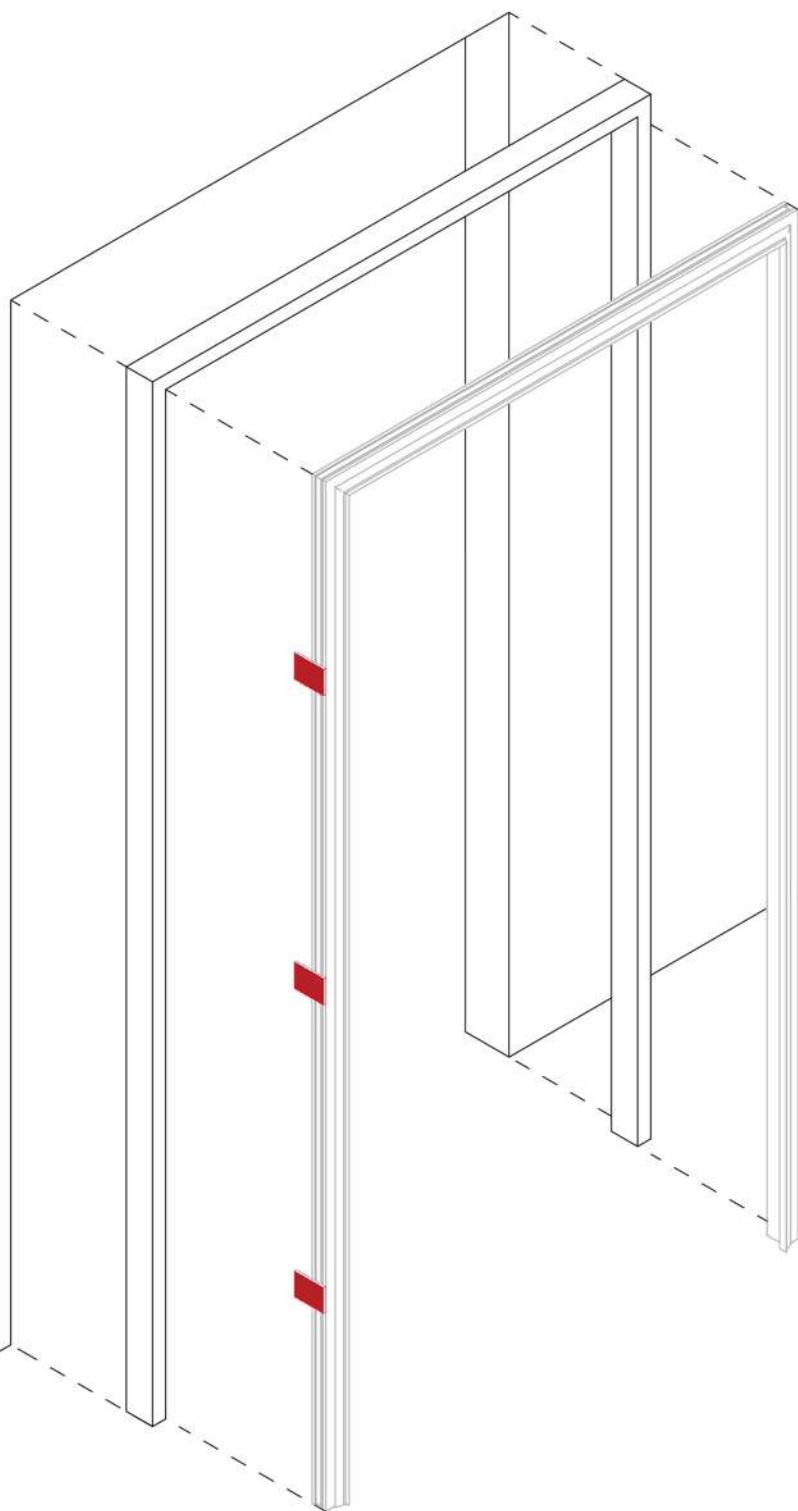

DOORNAB

Frameless Doors

Frameless

001

Frameless Horizontal Section

Masonry Wall

Wooden Door

90.00°

1. Aluminium Frame
2. Bracket
3. Subframe
4. Wallpost
5. Gypsum Plaster
6. Masonry Wall

Frameless Horizontal Section

Dry Wall

Wooden Door

90.00°

Wooden Door

1

2

3

4

1. Aluminium Frame
2. Bracket
3. Gypsum Plasterboard
4. Metal Stud

Frameless Dimension

Semi-Frameless Horizontal Section

- 1. Aluminium Frame
- 2. Subframe
- 3. Wallpost
- 4. Gypsum Plaster
- 5. Masonry Wall
- 6. Wooden Frame

Semi-Frameless Dimension

Semi-Frameless Vertical Section

0 fixing profile on masonry wall

push side

pull side

1 hinges and magnetic strike installation

2 door panel assembly

3 panel adjustment