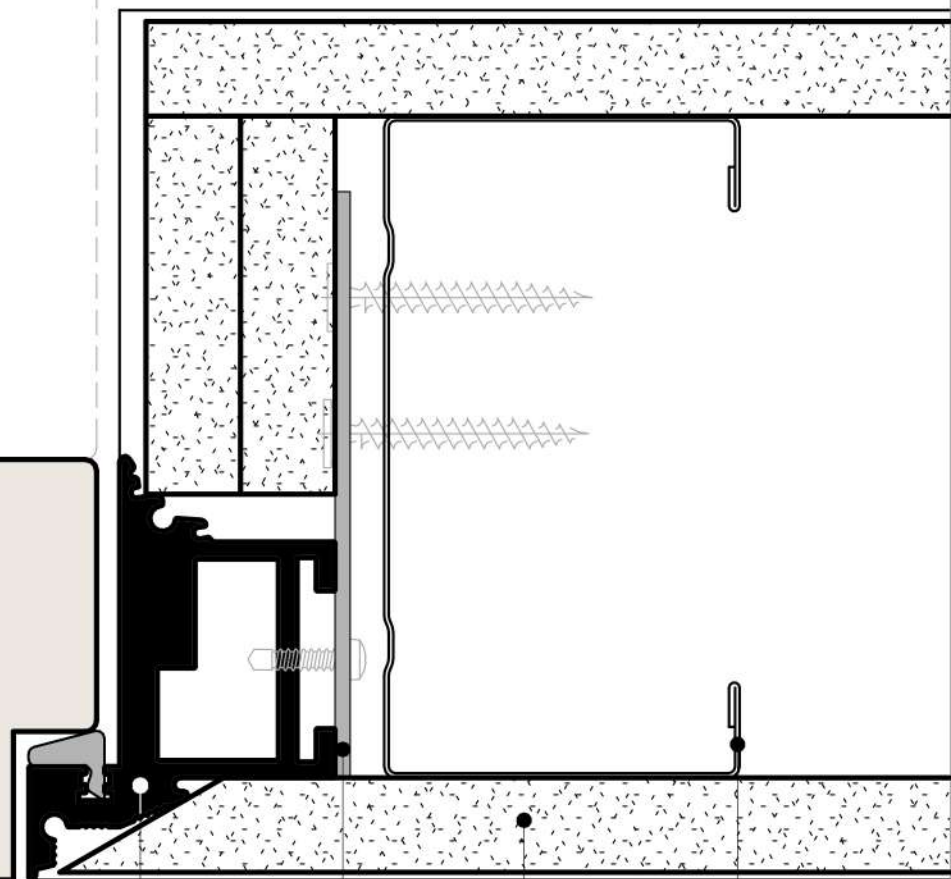

1. Aluminium Frame
2. Bracket
3. Subframe
4. Wallpost
5. Gypsum Plaster
6. Masonry Wall

Frameless Horizontal Section

Dry Wall

Wooden Door

90.00°

Wooden Door

1

2

3

4

1. Aluminium Frame
2. Bracket
3. Gypsum Plasterboard
4. Metal Stud

Frameless Dimension

Semi-Frameless Horizontal Section

- 1. Aluminium Frame
- 2. Subframe
- 3. Wallpost
- 4. Gypsum Plaster
- 5. Masonry Wall
- 6. Wooden Frame

Semi-Frameless Dimension

Semi-Frameless Vertical Section

0 fixing profile on masonry wall

push side

pull side

1 hinges and magnetic strike installation

2 door panel assembly

3 panel adjustment